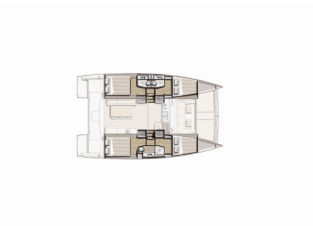

Yacht Base	Marina Zadar (ex. Tankerkomerc), Croatia
Yacht ID	2506
Yacht Brands	Catana
Yacht Name	So Far So Good
Production Year	2017
Length	11.99 M
Cabins	4 + 2
Berths	8 + 2
Persons	12
WC/Shower	3

DECK: Anchor with chain, Anchor with rope, Bilge pump - Mechanic, Bimini top, Boat hook, Bosun's chair (Safe seat) (boatswain's chair), Cockpit light, Cockpit/stern, outside shower, Dinghy, Electric anchor windlass, Fenders, Jerry cans for diesel, Mooring ropes, Plastic bucket, Sprayhood, Water hose

ENTERTAINMENT: Radio, Wi-Fi Internet

GALLEY: Bin bag, Gas bottles, Hot water, Kitchen utensils (Galley equipment, cutlery), Microwave, Oven, Refrigerator, Stove

INTERIOR: Barometer, Electric toilet, Inside shower

NAVIGATION: Autopilot, Binoculars, Compass, GPS chart plotter - cockpit, Hand bearing compass, Log, Speed, Depth-echo sounder, Navigation (Nautical) charts and nautical guide, Navigation set, Radar reflector, Wind instrument/Anemometer

SAFETY: Automatic light, Distress flare box, Fire extinguisher, First aid kit, Fog horn, Horseshoe lifebuoy, Life belts (Safety harness), Life jackets, Liferaft, Padlock, Set of tools, Signal rockets and torches, Torch, VHF radio

YACHT ELECTRICS: Battery charger, Bilge pump - Electric, Shore connection 220 V, Shore power cable, Solar panels