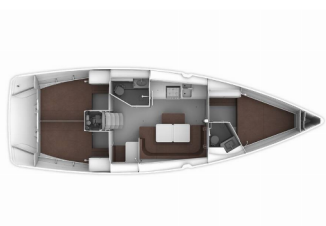

DECK: Bimini top, Cockpit table, Cockpit/stern, outside shower, Dinghy, Electric anchor windlass, Sprayhood

ENTERTAINMENT: CD MP3 player, TV

GALLEY: Refrigerator

INTERIOR: Lowerable salon table

NAVIGATION: Autopilot, Bow thruster, GPS chart plotter - cockpit, Wind instrument/Anemometer

SAFETY: VHF radio

YACHT ELECTRICS: Solar panels

Yacht Base Sukosan, D-Marin Dalmacija Marina, Croatia

Yacht ID 2460

Yacht Brands Bavaria

Yacht Name Patrizia

Production Year 2016

Length 12.35 M

Cabins 3

Berths 6 + 2

WC/Shower 2