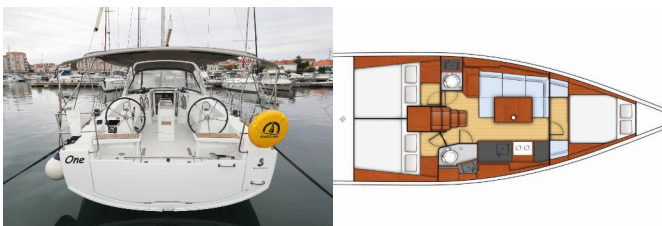

Yacht Base	Marina Šangulin, Biograd, Croatia
Yacht ID	2382
Yacht Brands	Beneteau
Yacht Name	One
Production Year	2016
Length	11.50 M
Cabins	3
Berths	6 + 2
WC/Shower	2

**COMFORT:** Bed linen, Pillows

**DECK:** Bathing platform, Bilge pump - Mechanic, Bimini top, Boat hook, Cockpit table, Cockpit/stern, outside shower, Dinghy, Electric anchor windlass, Fenders, Gangway, Main anchor, Mooring ropes, Spare anchor (Reserve, Auxiliary anchor), Sprayhood, Water hose, Winch handles