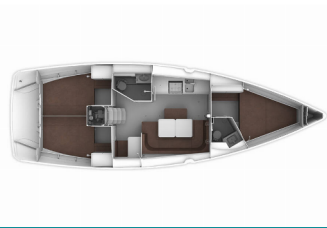

Yacht Base	Marina Hramina, Murter, Croatia
Yacht ID	2351
Yacht Brands	Bavaria
Yacht Name	MH 66
Production Year	2016
Length	12.35 M
Cabins	3
Berths	6 + 1
Persons	7
WC/Shower	2

COMFORT: Bed linen, Blankets, Pillows, Towels

DECK: Anchor with chain, Bathing platform, Bilge pump - Mechanic, Bimini top, Boat hook, Bosun's chair (Safe seat) (boatswain's chair), Cockpit table, Cockpit/stern, outside shower, Deck brush, Dinghy, Electric anchor windlass, Fenders, Fuel funnel, Gangway, Impeller, Jerry cans for diesel, Main Deck Compass, Mooring ropes, Plastic bucket, Reserve motor oil, Sprayhood, Swimming ladder, Teak cockpit, Water hose, Winch handles

ENTERTAINMENT: DVD player, LCD TV, Radio CD player

GALLEY: Gas bottles, Gas cookers, Hot water, Kitchen utensils (Galley equipment, cutlery), Oven, Refrigerator, Sink, Water pump

INTERIOR: Barometer, Thermometer, Toilet paper

NAVIGATION: Autopilot, Binoculars, Bow thruster, GPS chart plotter, Hand bearing compass, Log, Speed, Depth- echo sounder, Navigation (Nautical) charts and nautical guide, Navigation set, Pilot book, Wind instrument/Anemometer

SAFETY: Distress signals, Emergency tiller, Fire extinguisher, First aid kit, Fog horn, Life belts (Safety harness), Life buoy + Flashing light, Life jackets, Oars (Paddles), Search light, Set of tools, Spare parts, Torch, VHF radio

YACHT ELECTRICS: Batteries, Battery charger, Bilge pump - Electric, Heating, Plug 220V, 12 V, Pump, Shore connection 220 V, Start battery