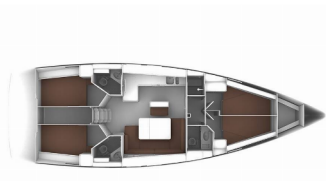

BAVARIA CRUISER 46

MH 47 (2015)

Pollen Maritime AS • Martin Linges Vei 25 • Fornebu • Norway

Phone: +47 41 197 474

E-mail: booking@holiday-yacht-charter.com

Web: holiday-yacht-charter.com

Yacht Base	Marina Hramina, Murter, Croatia
Yacht ID	2267
Yacht Brands	Bavaria
Yacht Name	MH 47
Production Year	2015
Length	14.27 M
Cabins	4
Berths	8 + 1
Persons	9
WC/Shower	3

COMFORT: Bed linen, Blankets, Pillows, Towels

DECK: Anchor with chain, Bathing platform, Bilge pump - Mechanic, Bimini top, Boat hook, Bosun's chair (Safe seat) (boatswain's chair), Cockpit table, Cockpit/stern, outside shower, Deck brush, Dinghy, Electric anchor windlass, Fenders, Fuel funnel, Gangway, Impeller, Jerry cans for diesel, Main Deck Compass, Mooring ropes, Plastic bucket, Reserve motor oil, Sprayhood, Swimming ladder, Teak cockpit, Water hose, Winch handles