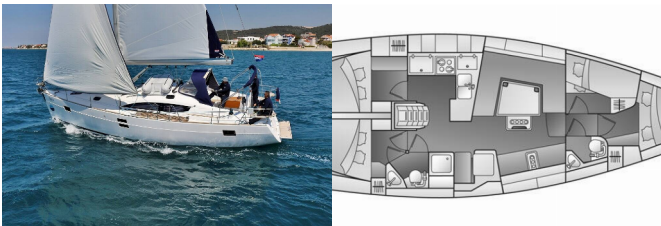

ELAN 444 IMPRESSION

Sagitta (2013)

Pollen Maritime AS • Martin Linges Vei 25 • Fornebu • Norway

Phone: +47 41 197 474

E-mail: booking@holiday-yacht-charter.com

Web: holiday-yacht-charter.com

Yacht Base	Sukosan, D-Marin Dalmacija Marina, Croatia
Yacht ID	2157
Yacht Brands	Elan Marine
Yacht Name	Sagitta
Production Year	2013
Length	13.85 M
Cabins	4
Berths	8 + 2
WC/Shower	2

DECK: Bimini top, Cockpit table, Cockpit/stern, outside shower, Dinghy, Electric anchor windlass, Sprayhood

ENTERTAINMENT: CD MP3 player, TV

GALLEY: Refrigerator

INTERIOR: Lowerable salon table

NAVIGATION: Autopilot, Bow thruster, GPS chart plotter - cockpit, Wind instrument/Anemometer