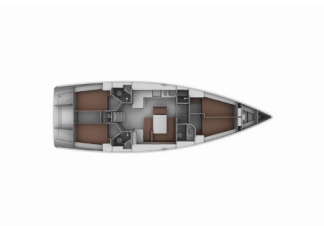

BAVARIA CRUISER 45

Tiha (2012)

Pollen Maritime AS • Martin Linges Vei 25 • Fornebu • Norway

Phone: +47 41 197 474

E-mail: booking@holiday-yacht-charter.com

Web: holiday-yacht-charter.com

Yacht Base	Marina Kastela, Croatia
Yacht ID	2116
Yacht Brands	Bavaria
Yacht Name	Tiha
Production Year	2012
Length	14.27 M
Cabins	4
Berths	8 + 1
Persons	10
WC/Shower	3

ADDITIONAL: Flag

COMFORT: Bed linen, Blankets, Pillows, Sheets

DECK: Anchor Jambo, Anchor with chain, Bathing platform, Bilge pump - Mechanic, Bimini top, Boat hook, Cockpit/stern, outside shower, Deck brush, Dinghy, Electric anchor windlass, Entrance Plexiglas panel, Fenders, Fuel funnel, Gangway, Mooring ropes, Plastic bucket, Sprayhood, Swimming ladder, Water hose, Winch handles