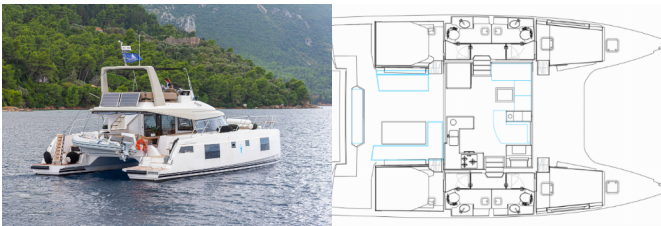

NAUTITECH 47 POWER

AG Princess (2019)

Pollen Maritime AS • Martin Linges Vei 25 • Fornebu • Norway

Phone: +47 41 197 474

E-mail: booking@holiday-yacht-charter.com

Web: holiday-yacht-charter.com

Yacht Base	Lefkas Main Port, Greece
Yacht ID	1944
Yacht Brands	Bavaria
Yacht Name	AG Princess
Production Year	2019
Length	14.23 M
Cabins	4 + 2
Berths	8 + 2
Persons	10
WC/Shower	4 + 1

COMFORT: Cockpit cushions, Fly deck with cushions and mattresses, Mosquito nets, Outside cushions, Sun mattresses

DECK: Additional operation system of the windlass at the helmstand, Bosun's chair (Safe seat) (boatswain's chair), Cockpit table, Cockpit/stern, outside shower, Davit, Electric anchor windlass, Fenders, Flybridge, Forward lounge area, LED outdoor ambiance lights, Mooring ropes, Remote control for anchor winch with chain counter at helm, Teak cockpit