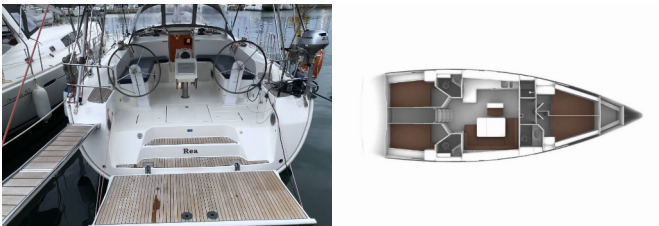

BAVARIA CRUISER 46

Rea (2015)

Pollen Maritime AS • Martin Linges Vei 25 • Fornebu • Norway

Phone: +47 41 197 474

E-mail: booking@holiday-yacht-charter.com

Web: holiday-yacht-charter.com

Yacht Base	Lefkas Main Port, Greece
Yacht ID	1853
Yacht Brands	Bavaria
Yacht Name	Rea
Production Year	2015
Length	14.27 M
Cabins	4
Berths	8 + 1
Persons	9
WC/Shower	3

DECK: Bimini top, Cockpit table, Cockpit/stern, outside shower, Deck lights, Dinghy with outboard engine, Electric anchor windlass, Main anchor, Outboard engine, Spare anchor (Reserve, Auxiliary anchor), Sprayhood, Swimming ladder