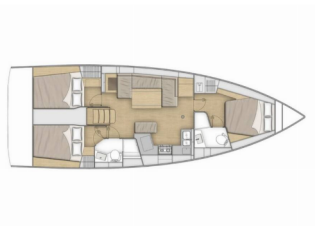

OCEANIS 40.1

Bibi One (2023)

Pollen Maritime AS • Martin Linges Vei 25 • Fornebu • Norway

Phone: +47 41 197 474

E-mail: booking@holiday-yacht-charter.com

Web: holiday-yacht-charter.com

Yacht Base	ACI Marina Split, Croatia
Yacht ID	1815
Yacht Brands	Beneteau
Yacht Name	Bibi One
Production Year	2023
Length	12.87 M
Cabins	3
Berths	6 + 2
WC/Shower	2

COMFORT: Bed linen, Mosquito nets, Towels

DECK: Anchor, Anchor with chain, Bathing platform, Bimini top, Boat hook, Bosun's chair (Safe seat) (boatswain's chair), Cockpit table, Cockpit/stern, outside shower, Dinghy, Electric anchor windlass, Fenders, Gangway, Ropes, Round/globular fender, Sprayhood