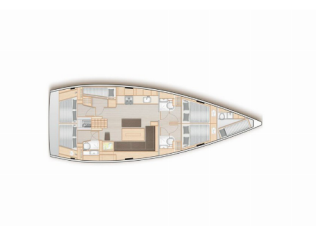

HANSE 508

Big Blue (2020)

Pollen Maritime AS • Martin Linges Vei 25 • Fornebu • Norway

Phone: +47 41 197 474

E-mail: booking@holiday-yacht-charter.com

Web: holiday-yacht-charter.com

Yacht Base	Athens, Alimos Marina, Greece
Yacht ID	1725
Yacht Brands	Hanse Yachts
Yacht Name	Big Blue
Production Year	2020
Length	15.55 M
Cabins	5 + 1
Berths	10 + 2
WC/Shower	4 + 1

DECK: Bimini top, Electric anchor windlass, Sprayhood

ENTERTAINMENT: Outdoor speakers, Radio CD mp3 player

GALLEY: Refrigerator

NAVIGATION: Autopilot, Bow thruster, Compass, GPS chart plotter, Hand bearing compass, Nautical charts, Pilot book, Wind/speed/depth instruments