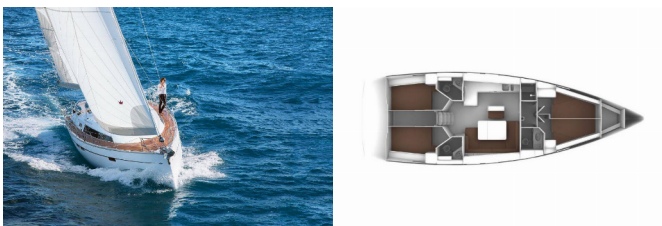

Web: [holiday-yacht-charter.com](http://holiday-yacht-charter.com)

Yacht Base	Setur Göcek Village Port, Turkey
Yacht ID	1717
Yacht Brands	Bavaria
Yacht Name	Northberry Blu
Production Year	2023
Length	14.27 M
Cabins	4
Berths	8
Persons	8
WC/Shower	3