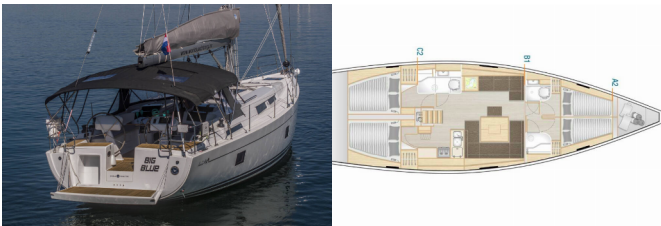

**DECK:** Bimini top, Cockpit table, Cockpit/stern, outside shower, Dinghy, Electric anchor windlass, Sprayhood, Teak cockpit

**ENTERTAINMENT:** Outdoor speakers, Radio, TV

**GALLEY:** Hot water

**NAVIGATION:** Autopilot, Bow thruster, Depthsounder, GPS chart plotter - cockpit, Speedometer (Speed log), Wind instrument/Anemometer, Wind/speed/depth instruments

**SAFETY:** VHF radio

**YACHT ELECTRICS:** Air Conditioning, Heating, Inverter

|                 |                                    |
|-----------------|------------------------------------|
| Yacht Base      | Marina Mandalina, Sibenik, Croatia |
| Yacht ID        | 1677                               |
| Yacht Brands    | Hanse Yachts                       |
| Yacht Name      | Big Blue                           |
| Production Year | 2023                               |
| Length          | 14.04 M                            |
| Cabins          | 4                                  |
| Berths          | 8 + 2                              |
| WC/Shower       | 3                                  |