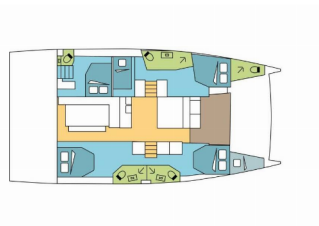

BALI 4.6

TINO (2026)

Pollen Maritime AS • Martin Linges Vei 25 • Fornebu • Norway

Phone: +47 41 197 474

E-mail: booking@holiday-yacht-charter.com

Web: holiday-yacht-charter.com

Yacht Base	Polynesia, Raiatea, French Polynesia
Yacht ID	16508
Yacht Brands	Catana
Yacht Name	TINO
Production Year	2026
Length	14.28 M
Cabins	5 + 1
Berths	10 + 1
Persons	11
WC/Shower	4 + 1

DECK: Cockpit table, Cockpit/stern, outside shower, Davit, Electric anchor windlass, Grill/Barbecue/Plancha, Swimming ladder

ENTERTAINMENT: Radio

GALLEY: Kitchen utensils (Galley equipment, cutlery), Oven, Refrigerator, Stove

INTERIOR: Electric toilet

NAVIGATION: Autopilot, GPS chart plotter, Wind/speed/depth instruments

SAFETY: VHF radio

SAILS: Electric main sail winch, Lazy bag, Lazy jacks

YACHT ELECTRICS: Air Conditioning, Battery charger, Generator, Inverter, Service batteries, Solar panels, Watermaker - desalinator