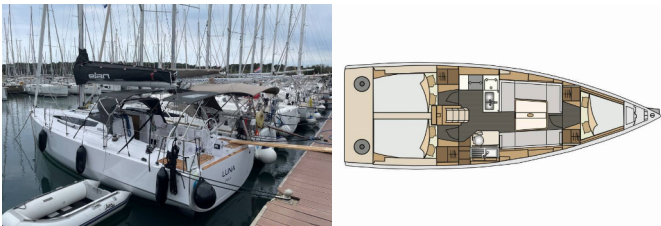

ELAN E4

Luna (2023)

Pollen Maritime AS • Martin Linges Vei 25 • Fornebu • Norway

Phone: +47 41 197 474

E-mail: booking@holiday-yacht-charter.com

Web: holiday-yacht-charter.com

Yacht Base	Pula, Marina Polesana, Croatia
Yacht ID	1650
Yacht Brands	Elan Marine
Yacht Name	Luna
Production Year	2023
Length	10.60 M
Cabins	3
Berths	6 + 2
WC/Shower	1

DECK: Anchor chain counter, Anchor Delta, Anchor winch remote control, Anchor with chain, Bathing platform, Bimini top, Cockpit table, Electric anchor windlass, Grill/Barbecue/Plancha, Sprayhood

ENTERTAINMENT: Fusion radio, FUSION sound system, Indoor speakers, Outdoor speakers