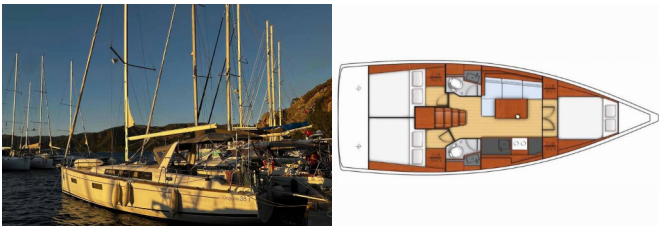

Yacht Base	Göcek, Turkey
Yacht ID	16467
Yacht Brands	Beneteau
Yacht Name	Ida
Production Year	2019
Length	11.50 M
Cabins	3
Berths	6
Persons	6
WC/Shower	2

**COMFORT:** Cockpit cushions

**DECK:** Bimini top, Cockpit table, Cockpit/stern, outside shower, Dinghy, Electric anchor windlass, Fenders, Gangway, Jerry cans for fuel, Main anchor, Mooring ropes, Sprayhood, Teak cockpit, Water hose

**ENTERTAINMENT:** Outdoor speakers, Radio

**GALLEY:** Hot water, Refrigerator

**INTERIOR:** Barometer

**NAVIGATION:** 3 blade fixed propeller, AIS, Autopilot, Binoculars, GPS chart plotter - cockpit, Hand bearing compass, Logge/Lot/Speed/Wind, Navigation (Nautical) charts and nautical guide, Radar reflector, Windex