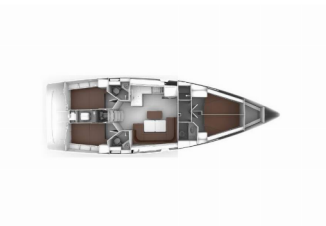

BAVARIA VOYAGER 45

Alsephina (2026)

Pollen Maritime AS • Martin Linges Vei 25 • Fornebu • Norway

Phone: +47 41 197 474

E-mail: booking@holiday-yacht-charter.com

Web: holiday-yacht-charter.com

Yacht Base	Trogir, Marina Trogir (ex.SCT), Croatia
Yacht ID	16451
Yacht Brands	Bavaria
Yacht Name	Alsephina
Production Year	2026
Length	14.27 M
Cabins	4
Berths	8 + 1
Persons	9
WC/Shower	3

COMFORT: Cockpit cushions

DECK: Anchor line, Anchor swivel, Bathing platform, Bimini top, Black ball, Black conus, Boat hook, Bosun's chair (Safe seat) (boatswain's chair), Canister for water, Cockpit table with light, Cockpit/stern, outside shower, Dinghy, Dinghy (byboat) pump, Electric anchor windlass, Fenders, Gangway, Hawser, Impeller, V-belt, oilfilter, Jerry cans for diesel, Main anchor, Mooring Cleats, Mooring ropes, Plastic bucket, Repair box for dinghy, Round/globular fender, Spare anchor (Reserve, Auxiliary anchor), Spotlight / Headlights, Sprayhood, Spring line, Teak cockpit, Water hose