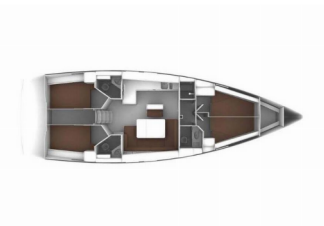

Yacht Base	ACI Marina Split, Croatia
Yacht ID	16433
Yacht Brands	Bavaria
Yacht Name	Lučija
Production Year	2017
Length	14.27 M
Cabins	4
Berths	8 + 1
WC/Shower	3

**COMFORT:** Cockpit cushions

**DECK:** Anchor line, Anchor swivel, Bathing platform, Bimini top, Black ball, Black conus, Boat hook, Bosun's chair (Safe seat) (boatswain's chair), Canister for water, Cockpit table, Cockpit/stern, outside shower, Dinghy, Dinghy (byboat) pump, Electric anchor windlass, Fenders, Gangway, Hawser, Impeller, V-belt, oilfilter, Jerry cans for fuel, Main anchor, Mooring ropes, Plastic bucket, Repair box for dinghy, Round/globular fender, Spare anchor (Reserve, Auxiliary anchor), Spotlight / Headlights, Sprayhood, Spring line, Teak cockpit, Water hose