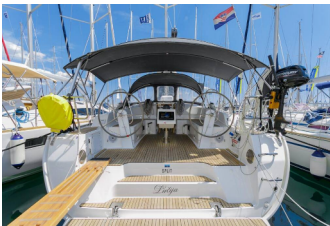

Yacht Base	ACI Marina Split, Croatia
Yacht ID	16433
Yacht Brands	Bavaria
Yacht Name	Lučija
Production Year	2017
Length	14.27 M
Cabins	4
Berths	8 + 1
WC/Shower	3

**COMFORT:** Cockpit cushions

**DECK:** Anchor line, Anchor swivel, Bathing platform, Bimini top, Black ball, Black conus, Boat hook, Bosun's chair (Safe seat) (boatswain's chair), Canister for water, Cockpit table, Cockpit/stern, outside shower, Dinghy, Dinghy (byboat) pump, Electric anchor windlass, Fenders, Gangway, Hawser, Impeller, V-belt, oilfilter, Jerry cans for fuel, Main anchor, Mooring ropes, Plastic bucket, Repair box for dinghy, Round/globular fender, Spare anchor (Reserve, Auxiliary anchor), Spotlight / Headlights, Sprayhood, Spring line, Teak cockpit, Water hose