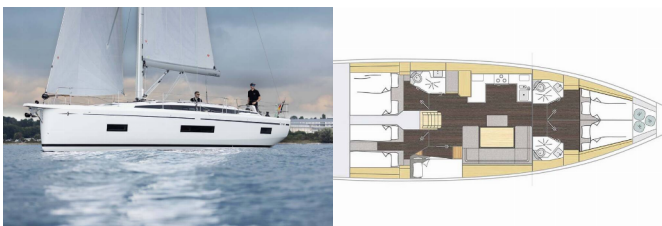

BAVARIA C46

Vela (2025)

Pollen Maritime AS • Martin Linges Vei 25 • Fornebu • Norway

Phone: +47 41 197 474

E-mail: booking@holiday-yacht-charter.com

Web: holiday-yacht-charter.com

Yacht Base	Marina Kornati, Biograd, Croatia
Yacht ID	16407
Yacht Brands	Bavaria
Yacht Name	Vela
Production Year	2025
Length	14.50 M
Cabins	5
Berths	10 + 1
Persons	11
WC/Shower	3

COMFORT: Cockpit cushions

DECK: Anchor line, Anchor swivel, Bimini top, Black ball, Black conus, Boat hook, Bosun's chair (Safe seat) (boatswain's chair), Canister for water, Cockpit table with light, Cockpit/stern, outside shower, Dinghy, Dinghy (byboat) pump, Electric anchor windlass, Fenders, Gangway, Hawser, Impeller, V-belt, oilfilter, Jerry cans for diesel, Main anchor, Mooring ropes, Plastic bucket, Repair box for dinghy, Round/globular fender, Spare anchor (Reserve, Auxiliary anchor), Spotlight / Headlights, Sprayhood, Spring line, Teak cockpit, Water hose