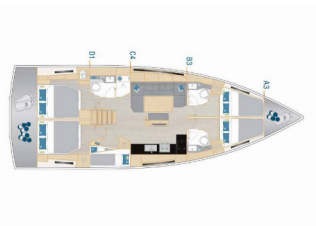

HANSE 460

Mare Morea (2025)

Pollen Maritime AS • Martin Linges Vei 25 • Fornebu • Norway

Phone: +47 41 197 474

E-mail: booking@holiday-yacht-charter.com

Web: holiday-yacht-charter.com

Yacht Base	Marina Mandalina, Sibenik, Croatia
Yacht ID	16399
Yacht Brands	Hanse Yachts
Yacht Name	Mare Morea
Production Year	2025
Length	14.60 M
Cabins	5
Berths	10 + 2
Persons	12
WC/Shower	3

COMFORT: Cockpit cushions

DECK: Anchor line, Anchor swivel, Bimini top, Black ball, Black conus, Boat hook, Bosun's chair (Safe seat) (boatswain's chair), Canister for water, Chairs, Cockpit full tent, Cockpit grill, Cockpit table, Cockpit/stern, outside shower, Dinghy, Dinghy (byboat) pump, Electric anchor windlass, Fenders, Gangway, Impeller, V-belt, oilfilter, Main anchor, Mooring ropes, Plastic bucket, Repair box for dinghy, Round/globular fender, Spare anchor (Reserve, Auxiliary anchor), Spotlight / Headlights, Sprayhood, Spring line, Teak cockpit, Water hose

ENTERTAINMENT: Outdoor speakers, Radio

GALLEY: Gas bottles, Hot water, Kitchen utensils (Galley equipment, cutlery), Refrigerator

INTERIOR: Barometer, Clock, Lowerable salon table

NAVIGATION: Autopilot, Bow thruster, Bretonplotter, GPS, GPS chart plotter, GPS chart plotter - cockpit, Hand bearing compass, Harbour guides, Logge/Lot/Speed/Wind, Navigation (Nautical) charts and nautical guide, Navigation set, Parallel ruler, Radar reflector, Spyglass, Windex