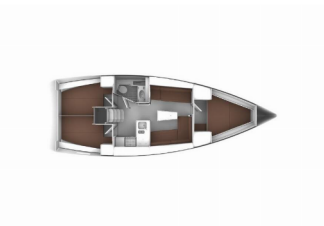

BAVARIA CRUISER 37

Polo (2015)

Pollen Maritime AS • Martin Linges Vei 25 • Fornebu • Norway

Phone: +47 41 197 474

E-mail: booking@holiday-yacht-charter.com

Web: holiday-yacht-charter.com

Yacht Base	Pula, Marina Polesana, Croatia
Yacht ID	16393
Yacht Brands	Bavaria
Yacht Name	Polo
Production Year	2015
Length	11.30 M
Cabins	3
Berths	6 + 2
WC/Shower	1

COMFORT: Cockpit cushions

DECK: Bimini top, Cockpit table, Cockpit/stern, outside shower, Dinghy, Electric anchor windlass, Fenders, Main anchor, Mooring ropes, Spare anchor (Reserve, Auxiliary anchor), Sprayhood, Teak cockpit