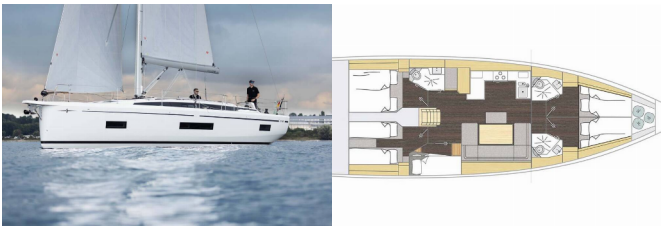

BAVARIA C46

Mercedes (2025)

Pollen Maritime AS • Martin Linges Vei 25 • Fornebu • Norway

Phone: +47 41 197 474

E-mail: booking@holiday-yacht-charter.com

Web: holiday-yacht-charter.com

Yacht Base	Palma De Mallorca, Real Club Nautico, Spain
Yacht ID	16364
Yacht Brands	Bavaria
Yacht Name	Mercedes
Production Year	2025
Length	14.50 M
Cabins	5
Berths	10 + 1
Persons	11
WC/Shower	3

DECK: Anchor line, Anchor swivel, Bimini top, Black ball, Black conus, Boat hook, Bosun's chair (Safe seat) (boatswain's chair), Canister for water, Cockpit grill, Cockpit table, Cockpit/stern, outside shower, Dinghy, Dinghy (byboat) pump, Electric anchor windlass, Fenders, Gangway, Hawser, Impeller, V-belt, oilfilter, Jerry cans for fuel, Main anchor, Mooring ropes, Plastic bucket, Repair box for dinghy, Round/globular fender, Spare anchor (Reserve, Auxiliary anchor), Spotlight / Headlights, Sprayhood, Spring line, Teak cockpit, Water hose