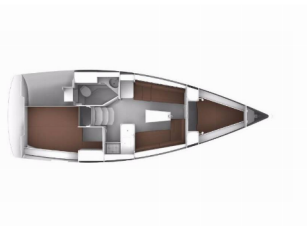

BAVARIA CRUISER 34

Yanna (2024)

Pollen Maritime AS • Martin Linges Vei 25 • Fornebu • Norway

Phone: +47 41 197 474

E-mail: booking@holiday-yacht-charter.com

Web: holiday-yacht-charter.com

Yacht Base	Corfu, Gouvia Marina, Greece
Yacht ID	16289
Yacht Brands	Bavaria
Yacht Name	Yanna
Production Year	2024
Length	9.99 M
Cabins	2
Berths	4 + 1
Persons	5
WC/Shower	1

COMFORT: Cockpit cushions

DECK: Anchor line, Anchor swivel, Bimini top, Black ball, Black conus, Boat hook, Bosun's chair (Safe seat) (boatswain's chair), Canister for water, Cockpit table, Cockpit/stern, outside shower, Dinghy, Dinghy (byboat) pump, Electric anchor windlass, Fenders, Gangway, Hawser, Impeller, V-belt, oilfilter, Main anchor, Mooring ropes, Plastic bucket, Repair box for dinghy, Round/globular fender, Spare anchor (Reserve, Auxiliary anchor), Spotlight / Headlights, Sprayhood, Spring line, Teak cockpit, Water hose