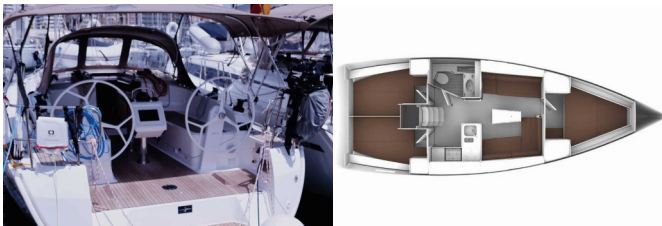

BAVARIA CRUISER 37

Paloma (2024)

Pollen Maritime AS • Martin Linges Vei 25 • Fornebu • Norway

Phone: +47 41 197 474

E-mail: booking@holiday-yacht-charter.com

Web: holiday-yacht-charter.com

Yacht Base	Elba, Portoferraio, Italy
Yacht ID	16286
Yacht Brands	Bavaria
Yacht Name	Paloma
Production Year	2024
Length	11.30 M
Cabins	3
Berths	6 + 1
Persons	7
WC/Shower	1

DECK: Anchor swivel, Bimini top, Black ball, Black conus, Boat hook, Bosun's chair (Safe seat) (boatswain's chair), Cockpit table, Cockpit/stern, outside shower, Dinghy, Dinghy (byboat) pump, Electric anchor windlass, Fenders, Gangway, Impeller, V-belt, oilfilter, Main anchor, Mooring ropes, Repair box for dinghy, Round/globular fender, Spare anchor (Reserve, Auxiliary anchor), Spotlight / Headlights, Sprayhood, Teak cockpit, Water hose