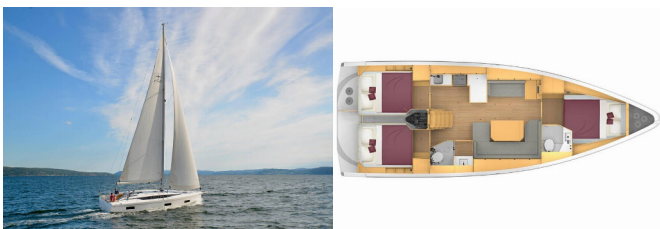

|                 |                           |
|-----------------|---------------------------|
| Yacht Base      | Elba, Portoferraio, Italy |
| Yacht ID        | 16277                     |
| Yacht Brands    | Bavaria                   |
| Yacht Name      | Giulia                    |
| Production Year | 2024                      |
| Length          | 12.40 M                   |
| Cabins          | 3                         |
| Berths          | 6 + 1                     |
| Persons         | 7                         |
| WC/Shower       | 2                         |

**COMFORT:** Cockpit cushions

**DECK:** Bimini top, Black ball, Black conus, Boat hook, Bosun's chair (Safe seat) (boatswain's chair), Cockpit table, Cockpit/stern, outside shower, Dinghy, Dinghy (byboat) pump, Electric anchor windlass, Fenders, Gangway, Impeller, V-belt, oilfilter, Main anchor, Mooring ropes, Repair box for dinghy, Round/globular fender, Spare anchor (Reserve, Auxiliary anchor), Sprayhood, Teak cockpit, Water hose