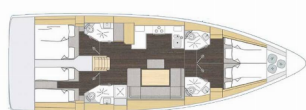

Yacht Base	Marina Tehnomont Veruda, Pula, Croatia
Yacht ID	16245
Yacht Brands	Bavaria
Yacht Name	Naos
Production Year	2024
Length	14.50 M
Cabins	4
Berths	8 + 1
Persons	9
WC/Shower	4

DECK: Anchor line, Anchor swivel, Bimini top, Black ball, Black conus, Boat hook, Bosun's chair (Safe seat) (boatswain's chair), Canister for water, Cockpit table, Cockpit/stern, outside shower, Dinghy, Dinghy (byboat) pump, Electric anchor windlass, Fenders, Gangway, Hawser, Impeller, V-belt, oilfilter, Jerry cans for diesel, Main anchor, Mooring ropes, Plastic bucket, Repair box for dinghy, Round/globular fender, Spare anchor (Reserve, Auxiliary anchor), Spotlight / Headlights, Sprayhood, Spring line, Teak cockpit, Water hose

ENTERTAINMENT: Outdoor speakers, Radio

GALLEY: Gas bottles, Hot water, Kitchen utensils (Galley equipment, cutlery), Refrigerator

INTERIOR: Barometer, Clock

NAVIGATION: Autopilot, Bow thruster, Bretonplotter, GPS chart plotter - cockpit, Harbour guides, Logge/Lot/Speed/Wind, Navigation (Nautical) charts and nautical guide, Navigation set, Parallel ruler, Radar reflector, Spyglass with bearing compass, Windex

SAFETY: Distress signals, Fire extinguisher, First aid kit, Flashlight, Fog horn, Life belts (Safety harness), Life buoy + Flashing light, Life jackets, Liferaft, Set of tools, VHF radio, Wire (shroud) cutter

YACHT ELECTRICS: Battery charger, Battery storage system, Heating, Inverter, Shore connection 220 V, Solar panels, USB sockets