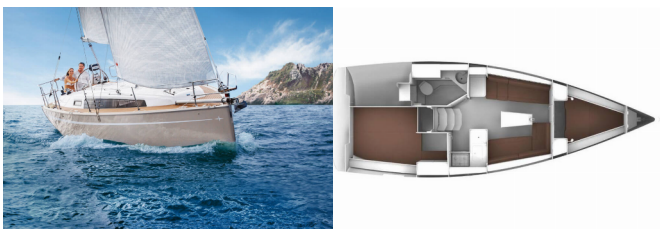

BAVARIA CRUISER 34 STYLE

Opal (2024)

Pollen Maritime AS • Martin Linges Vei 25 • Fornebu • Norway

Phone: +47 41 197 474

E-mail: booking@holiday-yacht-charter.com

Web: holiday-yacht-charter.com

Yacht Base	ACI Marina Trogir, Croatia
Yacht ID	16232
Yacht Brands	Bavaria
Yacht Name	Opal
Production Year	2024
Length	9.99 M
Cabins	2
Berths	4 + 1
Persons	5
WC/Shower	1

COMFORT: Cockpit cushions

DECK: Anchor line, Anchor swivel, Bimini top, Black ball, Black conus, Boat hook, Bosun's chair (Safe seat) (boatswain's chair), Canister for water, Cockpit table, Cockpit/stern, outside shower, Dinghy, Dinghy (byboat) pump, Electric anchor windlass, Fenders, Gangway, Hawser, Impeller, V-belt, oilfilter, Jerry cans for diesel, Main anchor, Mooring ropes, Plastic bucket, Repair box for dinghy, Round/globular fender, Spare anchor (Reserve, Auxiliary anchor), Spotlight / Headlights, Sprayhood, Spring line, Teak cockpit, Water hose