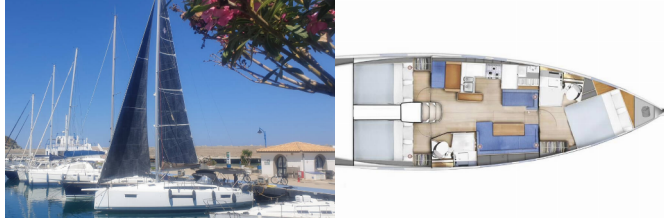

SUN ODYSSEY 410

The Song Is You (2021)

Pollen Maritime AS • Martin Linges Vei 25 • Fornebu • Norway

Phone: +47 41 197 474

E-mail: booking@holiday-yacht-charter.com

Web: holiday-yacht-charter.com

Yacht Base	Tropea, Porto Di Tropea, Italy
Yacht ID	16217
Yacht Brands	Jeanneau
Yacht Name	The Song Is You
Production Year	2021
Length	12.35 M
Cabins	3
Berths	6 + 2
Persons	8
WC/Shower	2

COMFORT: Cockpit cushions, Extra bedlinen and towels

DECK: Anchor line, Anchor swivel, Bimini top, Black ball, Black conus, Boat hook, Bosun's chair (Safe seat) (boatswain's chair), Canister for water, Cockpit full tent, Cockpit table with light, Cockpit/stern, outside shower, Dinghy, Dinghy (byboat) pump, Electric anchor windlass, Fenders, Gangway, Hawser, Impeller, V-belt, oilfilter, Jerry cans for diesel, Main anchor, Mooring ropes, Plastic bucket, Remote control for anchor winch with chain counter at helm, Repair box for dinghy, Round/globular fender, Spare anchor (Reserve, Auxiliary anchor), Spotlight / Headlights, Sprayhood, Spring line, Teak cockpit, Water hose

SAILS: Electric halyard winch, Gennaker-device, Lazy bag, Lazy jacks, Spinnaker-device

YACHT ELECTRICS: Battery charger, Inverter, Shore connection 220 V, USB sockets

PRICE AND AVAILABILITY

Sun Odyssey 410 The Song Is You (2021)