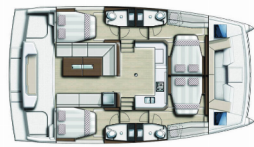

Yacht Base	Marina Pirovac, Croatia
Yacht ID	1619
Yacht Brands	Catana
Yacht Name	Compass
Production Year	2023
Length	12.31 M
Cabins	4
Berths	8 + 2
Persons	12
WC/Shower	4

**COMFORT:** Cockpit seat cushions with backrest, Mosquito nets, Outside cushions

**DECK:** Cockpit grill, Cockpit table, Cockpit/stern, outside shower, Dinghy with outboard engine, Electric anchor windlass, Fly sunbathing area, Forward cockpit, Pulpit seat, Swimming ladder

**ENTERTAINMENT:** FUSION sound system, Hi-Fi system, Indoor speakers, Outdoor speakers