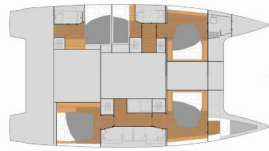

Yacht Base	Marina Kornati, Biograd, Croatia
Yacht ID	16160
Yacht Brands	Fountaine Pajot
Yacht Name	Maya I
Production Year	2023
Length	13.94 M
Cabins	5 + 1
Berths	10 + 1 + 1
Persons	12
WC/Shower	5

COMFORT: Cockpit cushions, Sundeck cushions

DECK: Anchor line, Anchor swivel, Bathing platform, Bimini top, Black ball, Black conus, Boat hook, Bosun's chair (Safe seat) (boatswain's chair), Canister for water, Cockpit full tent, Cockpit grill, Cockpit table, Cockpit/stern, outside shower, Dinghy, Dinghy (byboat) pump, Electric anchor windlass, Fenders, Fly sunbathing area, Gangway, Hawser, Impeller, V-belt, oilfilter, Jerry cans for diesel, Main anchor, Mooring ropes, Plastic bucket, Repair box for dinghy, Round/globular fender, Spare anchor (Reserve, Auxiliary anchor), Spotlight / Headlights, Sprayhood, Spring line, Teak cockpit, Water hose