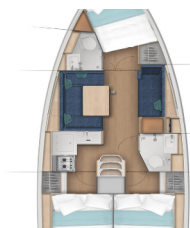

SUN ODYSSEY 380

4 Elli (2023)

Pollen Maritime AS • Martin Linges Vei 25 • Fornebu • Norway

Phone: +47 41 197 474

E-mail: booking@holiday-yacht-charter.com

Web: holiday-yacht-charter.com

Yacht Base	Palma De Mallorca, La Lonja, Spain
Yacht ID	16147
Yacht Brands	Jeanneau
Yacht Name	4 Elli
Production Year	2023
Length	11.22 M
Cabins	3
Berths	6 + 2
Persons	8
WC/Shower	2

COMFORT: Cockpit cushions

DECK: Anchor, Bathing platform, Bimini top, Bosun's chair (Safe seat) (boatswain's chair), Cockpit table, Cockpit/stern, outside shower, Dinghy, Electric anchor windlass, Fenders, Gangway, Ropes, Sprayhood, Swimming ladder, Teak cockpit, Water hose