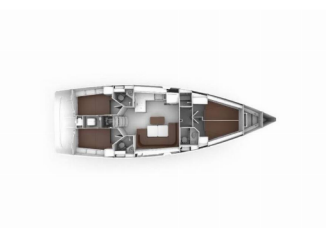

BAVARIA CRUISER 46 STYLE

Cala Mawa (2023)

Pollen Maritime AS • Martin Linges Vei 25 • Fornebu • Norway

Phone: +47 41 197 474

E-mail: booking@holiday-yacht-charter.com

Web: holiday-yacht-charter.com

Yacht Base	Trogir, Marina Trogir (ex.SCT), Croatia
Yacht ID	16140
Yacht Brands	Bavaria
Yacht Name	Cala Mawa
Production Year	2023
Length	14.27 M
Cabins	4
Berths	8 + 1
Persons	9
WC/Shower	3

COMFORT: Cockpit cushions

DECK: Anchor line, Anchor swivel, Bimini top, Black ball, Black conus, Boat hook, Bosun's chair (Safe seat) (boatswain's chair), Canister for water, Cockpit table, Cockpit/stern, outside shower, Dinghy, Dinghy (byboat) pump, Electric anchor windlass, Fenders, Gangway, Hawser, Impeller, V-belt, oilfilter, Jerry cans for diesel, Main anchor, Mooring ropes, Plastic bucket, Repair box for dinghy, Round/globular fender, Spare anchor (Reserve, Auxiliary anchor), Spotlight / Headlights, Sprayhood, Spring line, Teak cockpit, Water hose