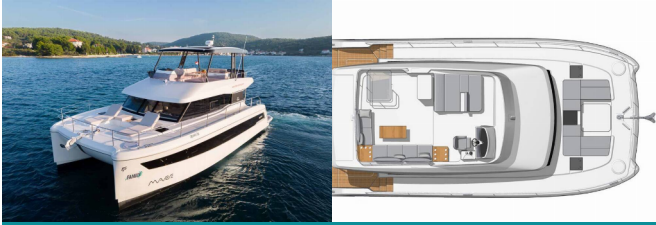

Web: [holiday-yacht-charter.com](http://holiday-yacht-charter.com)

---

**COMFORT:** Cockpit cushions, Sundeck cushions

**DECK:** Anchor line, Anchor swivel, Black ball, Black conus, Chairs, Cockpit full tent, Cockpit grill, Cockpit table with light, Cockpit/stern, outside shower, Dinghy (byboat) pump, Dinghy with outboard engine, Electric anchor windlass, Fenders, Fridge on flybridge, Gangway, Hawser, Hydraulic lifting swimming platform, Impeller, V-belt, oilfilter, Main anchor, Mooring ropes, Plastic bucket, Remote control for anchor winch with chain counter at helm, Repair box for dinghy, Round/globular fender, Spare anchor (Reserve, Auxiliary anchor), Spotlight / Headlights, Spring line, Teak cockpit, Teak deck, Water hose