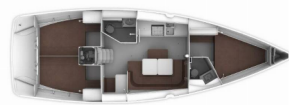

Yacht Base	Palma De Mallorca, La Lonja, Spain
Yacht ID	16111
Yacht Brands	Bavaria
Yacht Name	Summer Elli
Production Year	2018
Length	12.35 M
Cabins	3
Berths	6 + 1
WC/Shower	2

DECK: Anchor, Bathing platform, Bimini top, Bosun's chair (Safe seat) (boatswain's chair), Cockpit table, Cockpit/stern, outside shower, Dinghy, Electric anchor windlass, Fenders, Gangway, Sprayhood, Swimming ladder, Teak cockpit, Water hose

ENTERTAINMENT: mp3 player, Outdoor speakers

GALLEY: Gas bottles, Hot water, Kitchen utensils (Galley equipment, cutlery), Refrigerator, Stove

INTERIOR: Barometer, Clock, Electric fans

NAVIGATION: AIS, Autopilot, Binoculars, Bow thruster, Cockpit control panel, Compass, Electronic sea charts, Hand bearing compass, Harbour guides, List of lights, Log, Log, Speed, Depth- echo sounder, Navigation/position Lights, Pilot book, Radar reflector, Wind instrument/Anemometer, Windex

SAFETY: Automatic Inflatable Life Jacket, Distress flare box, Distress signals, Emergency tiller, Fire extinguisher, First aid kit, Floating light, Fog horn, GMDSS - Global Maritime Distress and Safety System, Horseshoe lifebuoy, Inflatable life raft, Life belts (Safety harness), Set of tools, Torch, VHF radio

YACHT ELECTRICS: Battery charger, Bilge pump - Electric, Plug 220V, 12 V, Solar panels