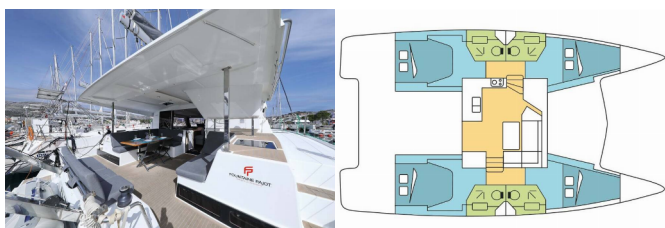

FONTAINE PAJOT ISLA 40

Chilli (2022)

Pollen Maritime AS • Martin Linges Vei 25 • Fornebu • Norway

Phone: +47 41 197 474

E-mail: booking@holiday-yacht-charter.com

Web: holiday-yacht-charter.com

Yacht Base	Trogir, Marina Trogir (ex.SCT), Croatia
Yacht ID	16101
Yacht Brands	Fountaine Pajot
Yacht Name	Chilli
Production Year	2022
Length	11.93 M
Cabins	4
Berths	8 + 1
Persons	9
WC/Shower	4

COMFORT: Cockpit cushions, Sundeck cushions

DECK: Anchor line, Anchor swivel, Bimini top, Black ball, Black conus, Boat hook, Bosun's chair (Safe seat) (boatswain's chair), Canister for water, Cockpit full tent, Cockpit table, Cockpit/stern, outside shower, Davit, Dinghy, Dinghy (byboat) pump, Electric anchor windlass, Fenders, Gangway, Grill/Barbecue/Plancha, Hawser, Impeller, V-belt, oilfilter, Jerry cans for diesel, Main anchor, Mooring ropes, Plastic bucket, Repair box for dinghy, Round/globular fender, Spare anchor (Reserve, Auxiliary anchor), Spotlight / Headlights, Sprayhood, Spring line, Teak cockpit, Water hose

ENTERTAINMENT: Outdoor speakers, Radio

GALLEY: Gas bottles, Hot water, Kitchen utensils (Galley equipment, cutlery), Refrigerator

INTERIOR: Barometer, Clock, Electric fans in cabins, Electric toilet

NAVIGATION: Autopilot, GPS chart plotter, GPS chart plotter - cockpit, Harbour guides, Logge/Lot/Speed/Wind, Navigation (Nautical) charts and nautical guide, Navigation set, Radar, Radar reflector, Screen, Spyglass with bearing compass

SAFETY: Distress signals, Fire extinguisher, First aid kit, Flashlight, Fog horn, Life belts (Safety harness), Life buoy + Flashing light, Life jackets, Liferaft, Set of tools, VHF radio, Wire (shroud) cutter

SAILS: Electric winch, Lazy bag, Lazy jacks

YACHT ELECTRICS: Air Conditioning, Batteries, Battery charger, Generator, Heating, Inverter, Shore connection 220 V, Solar panels