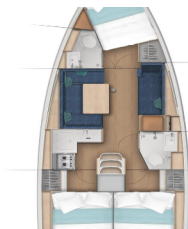

SUN ODYSSEY 380

Bright Elli (2022)

Pollen Maritime AS • Martin Linges Vei 25 • Fornebu • Norway

Phone: +47 41 197 474

E-mail: booking@holiday-yacht-charter.com

Web: holiday-yacht-charter.com

Yacht Base	ACI Marina Trogir, Croatia
Yacht ID	16086
Yacht Brands	Jeanneau
Yacht Name	Bright Elli
Production Year	2022
Length	11.22 M
Cabins	3
Berths	6 + 1
Persons	7
WC/Shower	2

DECK: Anchor, Bathing platform, Bimini top, Black ball, Bosun's chair (Safe seat) (boatswain's chair), Cockpit table, Cockpit/stern, outside shower, Dinghy, Electric anchor windlass, Fenders, Gangway, Ropes, Sprayhood, Swimming ladder, Teak cockpit, Water hose