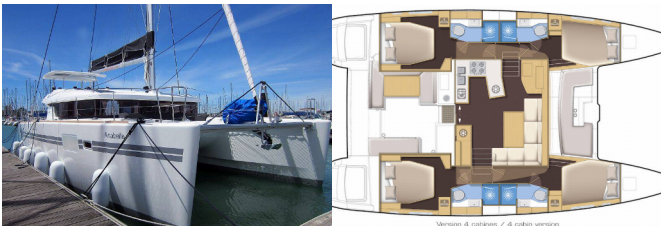

LAGOON 450

Anabella (2017)

Pollen Maritime AS • Martin Linges Vei 25 • Fornebu • Norway

Phone: +47 41 197 474

E-mail: booking@holiday-yacht-charter.com

Web: holiday-yacht-charter.com

Yacht Base	Palma De Mallorca, La Lonja, Spain
Yacht ID	16083
Yacht Brands	Lagoon
Yacht Name	Anabella
Production Year	2017
Length	13.96 M
Cabins	4 + 2
Berths	8 + 2 + 2
WC/Shower	4

COMFORT: Cockpit cushions

DECK: Bilge pump - Mechanic, Bimini top, Cockpit table, Cockpit/stern, outside shower, Davit, Dinghy, Electric anchor windlass, Gangway, Sprayhood

ENTERTAINMENT: Fusion radio, Mask, Outdoor speakers, Radio CD mp3 player