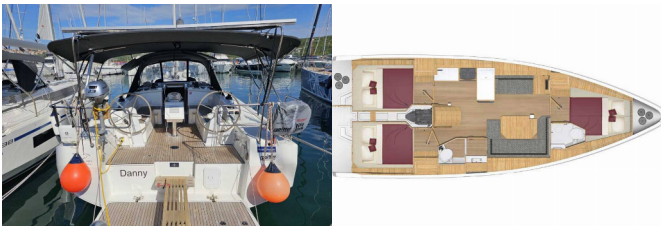

Yacht Base	Marina Punat, Krk, Croatia
Yacht ID	16071
Yacht Brands	Bavaria
Yacht Name	Danny
Production Year	2022
Length	11.31 M
Cabins	3
Berths	6 + 1
Persons	7
WC/Shower	2

**COMFORT:** Cockpit cushions

**DECK:** Anchor line, Anchor swivel, Bimini top, Black ball, Black conus, Boat hook, Bosun's chair (Safe seat) (boatswain's chair), Canister for water, Cockpit full tent, Cockpit table with light, Cockpit/stern, outside shower, Dinghy, Dinghy (byboat) pump, Electric anchor windlass, Fenders, Gangway, Impeller, V-belt, oilfilter, Jerry cans for diesel, Main anchor, Mooring ropes, Plastic bucket, Repair box for dinghy, Round/globular fender, Spare anchor (Reserve, Auxiliary anchor), Spotlight / Headlights, Sprayhood, Teak cockpit, Water hose