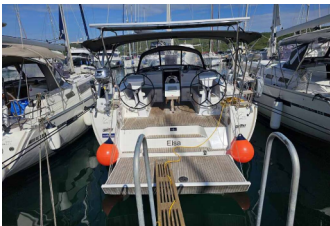

Yacht Base	Marina Punat, Krk, Croatia
Yacht ID	16069
Yacht Brands	Bavaria
Yacht Name	Elsa
Production Year	2022
Length	14.27 M
Cabins	4
Berths	8 + 1
Persons	9
WC/Shower	3

**COMFORT:** Cockpit cushions

**DECK:** Anchor line, Anchor swivel, Bimini top, Black ball, Black conus, Boat hook, Bosun's chair (Safe seat) (boatswain's chair), Canister for water, Cockpit full tent, Cockpit table with light, Cockpit/stern, outside shower, Dinghy, Dinghy (byboat) pump, Electric anchor windlass, Fenders, Gangway, Impeller, V-belt, oilfilter, Jerry cans for diesel, Main anchor, Mooring ropes, Plastic bucket, Repair box for dinghy, Round/globular fender, Spare anchor (Reserve, Auxiliary anchor), Spotlight / Headlights, Sprayhood, Teak cockpit, Water hose