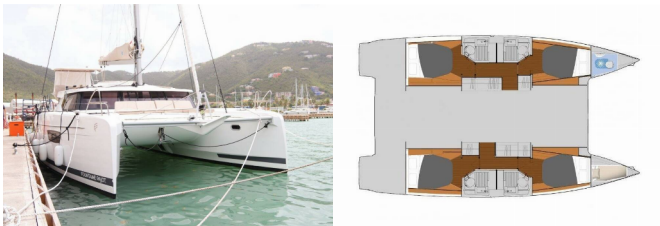

FONTAINE PAJOT ASTREA 42

Idle Time (2020)

Pollen Maritime AS • Martin Linges Vei 25 • Fornebu • Norway

Phone: +47 41 197 474

E-mail: booking@holiday-yacht-charter.com

Web: holiday-yacht-charter.com

Yacht Base	BVI, Tortola, Ritter House Marina, British Virgin Islands
Yacht ID	16063
Yacht Brands	Fountaine Pajot
Yacht Name	Idle Time
Production Year	2020
Length	12.58 M
Cabins	4 + 1
Berths	8 + 1
Persons	9
WC/Shower	4

COMFORT: Cockpit cushions

DECK: Bimini top, Cockpit fridge, Cockpit/stern, outside shower, Davit, Dinghy with outboard engine, Electric anchor windlass, Grill/Barbecue/Plancha, Side bimini sunshades

ENTERTAINMENT: Fusion radio, TV

GALLEY: Freezer, Microwave, Refrigerator, Stove

INTERIOR: Electric toilet

NAVIGATION: Autopilot, GPS chart plotter, Helm station

SAFETY: Black Water Tank

SAILS: Electric winch, Winch

YACHT ELECTRICS: 110V socket, Air Conditioning, Generator, Inverter, Solar panels, USB sockets