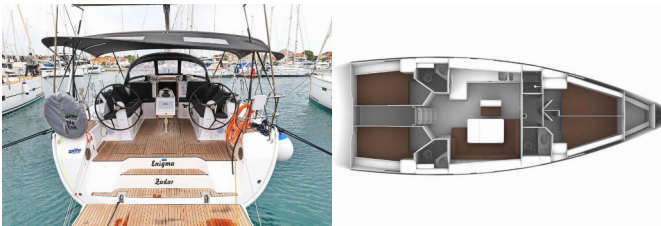

BAVARIA CRUISER 46

Enigma (2021)

Pollen Maritime AS • Martin Linges Vei 25 • Fornebu • Norway

Phone: +47 41 197 474

E-mail: booking@holiday-yacht-charter.com

Web: holiday-yacht-charter.com

Yacht Base	Marina Kornati, Biograd, Croatia
Yacht ID	16020
Yacht Brands	Bavaria
Yacht Name	Enigma
Production Year	2021
Length	14.27 M
Cabins	4
Berths	8 + 1
Persons	9
WC/Shower	3

COMFORT: Cockpit cushions

DECK: Anchor line, Anchor swivel, Bimini top, Black ball, Black conus, Boat hook, Bosun's chair (Safe seat) (boatswain's chair), Canister for water, Cockpit table, Cockpit/stern, outside shower, Dinghy, Dinghy (byboat) pump, Electric anchor windlass, Fenders, Gangway, Hawser, Impeller, V-belt, oilfilter, Jerry cans for diesel, Main anchor, Mooring ropes, Plastic bucket, Repair box for dinghy, Round/globular fender, Spare anchor (Reserve, Auxiliary anchor), Spotlight / Headlights, Sprayhood, Spring line, Teak cockpit, Water hose