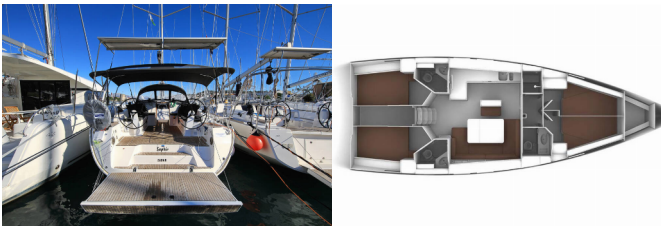

BAVARIA CRUISER 46

Saphir (2021)

Pollen Maritime AS • Martin Linges Vei 25 • Fornebu • Norway

Phone: +47 41 197 474

E-mail: booking@holiday-yacht-charter.com

Web: holiday-yacht-charter.com

Yacht Base	Trogir, Marina Trogir (ex.SCT), Croatia
Yacht ID	16013
Yacht Brands	Bavaria
Yacht Name	Saphir
Production Year	2021
Length	14.27 M
Cabins	4
Berths	8 + 1
Persons	9
WC/Shower	3

COMFORT: Cockpit cushions

DECK: Anchor line, Anchor swivel, Bimini top, Black ball, Black conus, Boat hook, Bosun's chair (Safe seat) (boatswain's chair), Canister for water, Cockpit table, Cockpit/stern, outside shower, Dinghy, Dinghy (byboat) pump, Electric anchor windlass, Fenders, Gangway, Hawser, Impeller, V-belt, oilfilter, Jerry cans for diesel, Main anchor, Mooring ropes, Plastic bucket, Repair box for dinghy, Round/globular fender, Spare anchor (Reserve, Auxiliary anchor), Spotlight / Headlights, Sprayhood, Spring line, Teak cockpit, Water hose