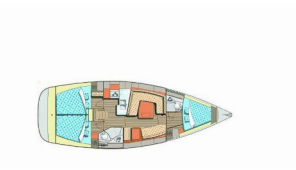

ELAN 384 IMPRESSION

Artemis (2011)

Pollen Maritime AS • Martin Linges Vei 25 • Fornebu • Norway

Phone: +47 41 197 474

E-mail: booking@holiday-yacht-charter.com

Web: holiday-yacht-charter.com

Yacht Base	Kos, Kos Marina, Greece
Yacht ID	16
Yacht Brands	Elan Marine
Yacht Name	Artemis
Production Year	2011
Length	11.55 M
Cabins	3
Berths	6 + 2
Persons	8
WC/Shower	2

ADDITIONAL: Flag

COMFORT: Blankets, Pillows

DECK: Bathing platform, Bimini top, Boat hook, Bosun's chair (Safe seat) (boatswain's chair), Cockpit/stern, outside shower, Dinghy, Electric anchor windlass, Floating rope, Gangway, Inox Boarding Ladder, Main anchor, Main Deck Compass, Mooring ropes, Repair box for dinghy, Reserve motor oil, Spare anchor (Reserve, Auxiliary anchor), Sprayhood