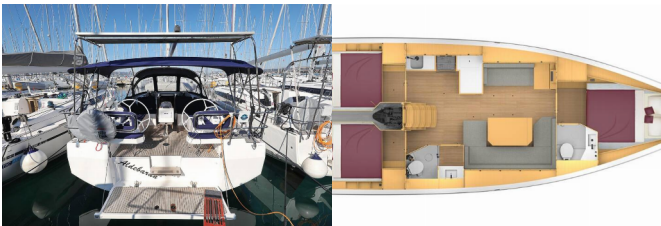

BAVARIA C42

First Light (2020)

Pollen Maritime AS • Martin Linges Vei 25 • Fornebu • Norway

Phone: +47 41 197 474

E-mail: booking@holiday-yacht-charter.com

Web: holiday-yacht-charter.com

Yacht Base	Marina Kornati, Biograd, Croatia
Yacht ID	15996
Yacht Brands	Bavaria
Yacht Name	First Light
Production Year	2020
Length	12.40 M
Cabins	3
Berths	6 + 1
Persons	7
WC/Shower	2

COMFORT: Cockpit cushions, Sundeck cushions

DECK: Anchor line, Anchor swivel, Bimini top, Black ball, Black conus, Boat hook, Bosun's chair (Safe seat) (boatswain's chair), Canister for water, Cockpit table, Cockpit/stern, outside shower, Dinghy, Dinghy (byboat) pump, Electric anchor windlass, Fenders, Gangway, Hawser, Impeller, V-belt, oilfilter, Jerry cans for diesel, Main anchor, Mooring ropes, Plastic bucket, Repair box for dinghy, Round/globular fender, Spare anchor (Reserve, Auxiliary anchor), Spotlight / Headlights, Sprayhood, Spring line, Teak cockpit, Teak deck, Water hose