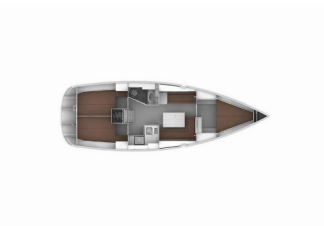

Web: [holiday-yacht-charter.com](http://holiday-yacht-charter.com)

Yacht Base	Ijsselmeer/Lelystad Haven, Netherlands
Yacht ID	15971
Yacht Brands	Bavaria
Yacht Name	Bluesbreaker
Production Year	2013
Length	11.30 M
Cabins	3
Berths	6
Persons	6
WC/Shower	1

**COMFORT:** Cockpit cushions

**DECK:** Anchor line, Anchor swivel, Bimini top, Black ball, Black conus, Boat hook, Bosun's chair (Safe seat) (boatswain's chair), Cockpit table with light, Cockpit/stern, outside shower, Electric anchor windlass, Fenders, Hawser, Impeller, V-belt, oilfilter, Main anchor, Mooring ropes, Plastic bucket, Round/globular fender, Spare anchor (Reserve, Auxiliary anchor), Spotlight / Headlights, Sprayhood, Spring line, Teak cockpit, Water hose