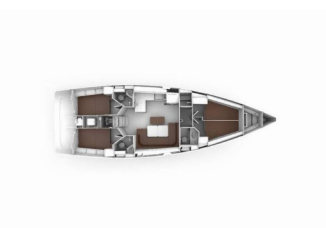

Web: [holiday-yacht-charter.com](http://holiday-yacht-charter.com)

Yacht Base	Trogir, Marina Trogir (ex.SCT), Croatia
Yacht ID	15962
Yacht Brands	Bavaria
Yacht Name	Sunshine
Production Year	2020
Length	14.27 M
Cabins	4
Berths	8 + 1
Persons	9
WC/Shower	3