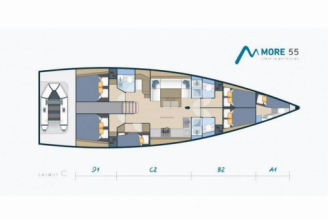

MORE 55

Athene (2017)

Pollen Maritime AS • Martin Linges Vei 25 • Fornebu • Norway

Phone: [+47 41 197 474](tel:+4741197474)

E-mail: booking@holiday-yacht-charter.com

Web: holiday-yacht-charter.com

Yacht Base	Marina Kastela, Croatia
Yacht ID	15938
Yacht Brands	More Boats
Yacht Name	Athene
Production Year	2017
Length	16.70 M
Cabins	5 + 1
Berths	10 + 1 + 1
Persons	12
WC/Shower	3 + 1