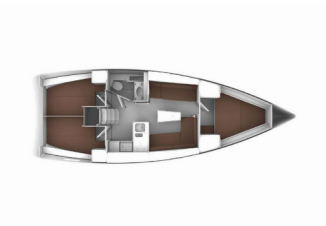

BAVARIA CRUISER 37

Snelly (2018)

Pollen Maritime AS • Martin Linges Vei 25 • Fornebu • Norway

Phone: +47 41 197 474

E-mail: booking@holiday-yacht-charter.com

Web: holiday-yacht-charter.com

Yacht Base	Marina Punat, Krk, Croatia
Yacht ID	15908
Yacht Brands	Bavaria
Yacht Name	Snelly
Production Year	2018
Length	11.30 M
Cabins	3
Berths	6 + 1
Persons	7
WC/Shower	1

COMFORT: Bed linen, Cockpit cushions

DECK: Anchor with chain, Bathing platform, Bilge pump - Mechanic, Bimini top, Boat hook, Cockpit fridge, Cockpit table, Cockpit/stern, outside shower, Dinghy, Electric anchor windlass, Fenders, Gangway, Mooring ropes, Round/globular fender, Spare anchor (Reserve, Auxiliary anchor), Sprayhood, Teak cockpit, Water hose, Winch handles

YACHT ELECTRICS: 220V socket, Air Conditioning, Battery charger, Bilge pump - Electric, Heating, Service batteries, Shore power cable, Solar panels

PRICE AND AVAILABILITY

Bavaria Cruiser 37 Snelly (2018)