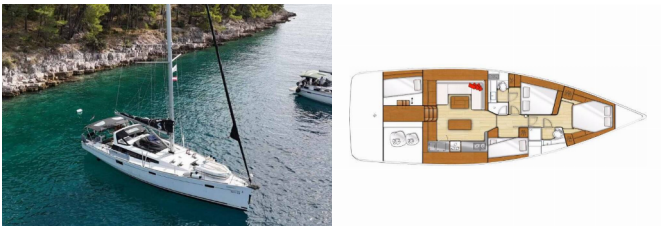

BENETEAU SENSE 50

Waypoint I (2014)

Pollen Maritime AS • Martin Linges Vei 25 • Fornebu • Norway

Phone: +47 41 197 474

E-mail: booking@holiday-yacht-charter.com

Web: holiday-yacht-charter.com

Yacht Base	Murter, ACI Marina Jezera, Croatia
Yacht ID	15885
Yacht Brands	Beneteau
Yacht Name	Waypoint I
Production Year	2014
Length	15.27 M
Cabins	3 + 1
Berths	6 + 1 + 1
Persons	8
WC/Shower	2

COMFORT: Cockpit cushions, Sundeck cushions

DECK: Anchor line, Anchor swivel, Bimini top, Black ball, Black conus, Boat hook, Bosun's chair (Safe seat) (boatswain's chair), Canister for water, Cockpit table with light, Cockpit/stern, outside shower, Dinghy, Dinghy (byboat) pump, Electric anchor windlass, Fenders, Gangway, Impeller, V-belt, oilfilter, Jerry cans for diesel, Main anchor, Mooring ropes, Plastic bucket, Repair box for dinghy, Round/globular fender, Spare anchor (Reserve, Auxiliary anchor), Spotlight / Headlights, Sprayhood, Spring line, Teak cockpit, Water hose

SAILS: Electric winch, Lazy bag, Lazy jacks

YACHT ELECTRICS: Air Conditioning, Battery charger, Generator, Heating, Inverter, Shore connection 220 V

PRICE AND AVAILABILITY

Beneteau Sense 50 Waypoint I (2014)