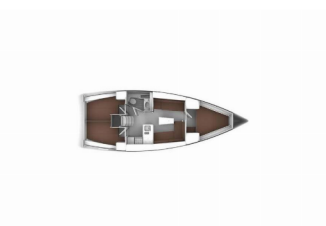

BAVARIA CRUISER 37

Malo Angeline (2016)

Pollen Maritime AS • Martin Linges Vei 25 • Fornebu • Norway

Phone: +47 41 197 474

E-mail: booking@holiday-yacht-charter.com

Web: holiday-yacht-charter.com

Yacht Base	Marina Punat, Krk, Croatia
Yacht ID	15869
Yacht Brands	Bavaria
Yacht Name	Malo Angeline
Production Year	2016
Length	11.30 M
Cabins	3
Berths	6 + 1
Persons	8
WC/Shower	1

COMFORT: Cockpit cushions

DECK: Anchor line, Anchor swivel, Bathing platform, Bimini top, Black ball, Black conus, Boat hook, Bosun's chair (Safe seat) (boatswain's chair), Canister for water, Cockpit table with light, Cockpit/stern, outside shower, Dinghy, Dinghy (byboat) pump, Electric anchor windlass, Fenders, Gangway, Hawser, Impeller, Jerry cans for diesel, Main anchor, Mooring ropes, Plastic bucket, Repair box for dinghy, Round/globular fender, Spare anchor (Reserve, Auxiliary anchor), Spotlight / Headlights, Sprayhood, Spring line, Teak cockpit, Teak deck, Water hose